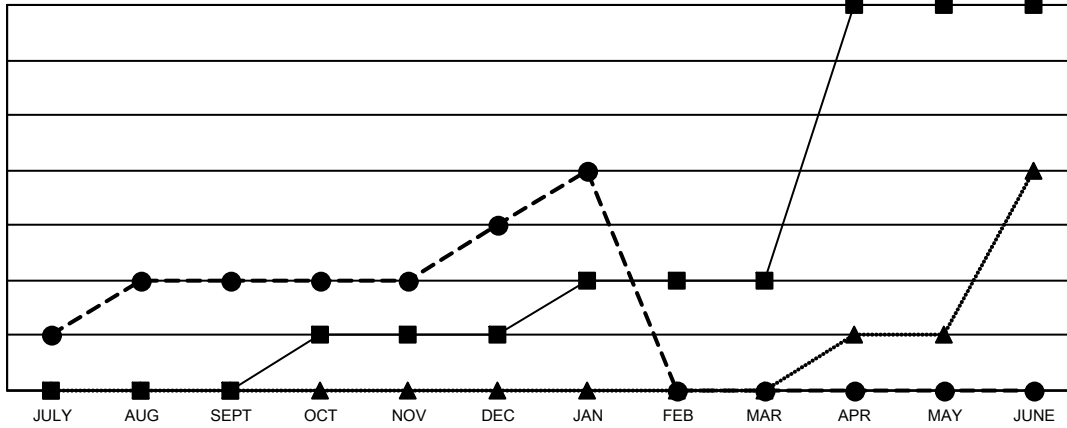

GMT MONTHLY MEMBERSHIP PROGRESS REPORT

Results as of: 1/31/2025

Multiple District 105

LOCATION: UNITED KINGDOM

GMT: OPEN

GMT CA 4

Clubs			
RESULTS FOR 2024-2025			
QUARTER	NEW CLUB GOAL	NEW CLUBS	DROPPED CLUBS
JULY/AUG/SEPT	0	2	5
OCT/NOV/DEC	1	1	6
JAN/FEB/MAR	1	1	3
APR/MAY/JUNE	5	0	0

Members			
RESULTS FOR 2024-2025			
QUARTER	MEMBER GROWTH NET GOAL	MEMBER GROWTH ACTUAL	DROPPED MEMBERS ACTUAL (including transfers)
JULY/AUG/SEPT	187	325	239
OCT/NOV/DEC	163	299	425
JAN/FEB/MAR	207	140	99
APR/MAY/JUNE	238	0	0

GOALS AND ACTUAL NEW CLUBS CUMULATIVE

- - CURRENT YEAR GOALS FOR NEW CLUBS
- - CURRENT YEAR ACTUAL NEW CLUBS
- ▲ - LAST YEAR ACTUAL NEW CLUBS

GOALS AND ACTUAL MEMBERS CUMULATIVE

- - MEMBER GROWTH NET GOAL
- - MEMBER GROWTH ACTUAL
- ▲ - LAST YEAR MEMBERSHIP ACTUAL