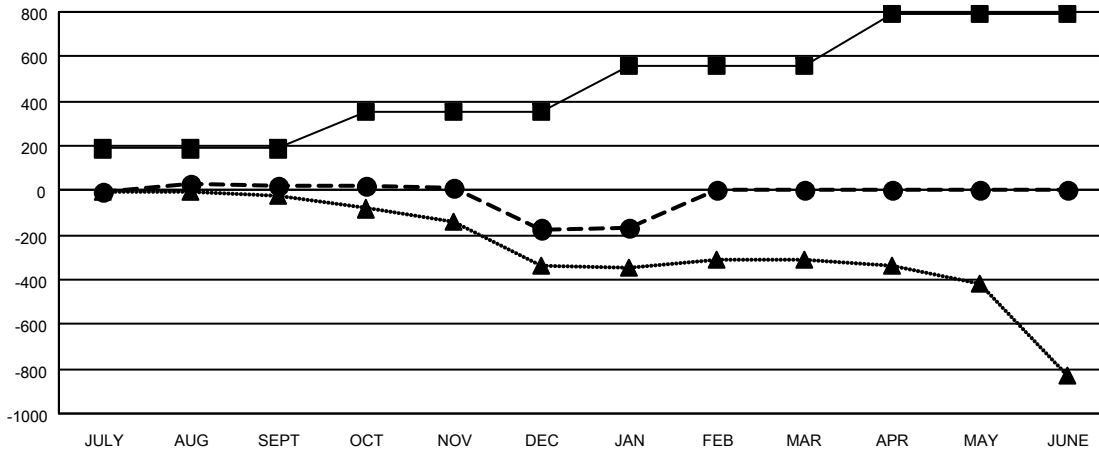

GMT MONTHLY MEMBERSHIP PROGRESS REPORT

Results as of: 1/31/2025

Multiple District 105

LOCATION: UNITED KINGDOM

GMT: OPEN

GMT CA 4

Clubs			
RESULTS FOR 2024-2025			
QUARTER	NEW CLUB GOAL	NEW CLUBS	DROPPED CLUBS
JULY/AUG/SEPT	0	2	5
OCT/NOV/DEC	1	1	6
JAN/FEB/MAR	1	1	3
APR/MAY/JUNE	5	0	0

Members			
RESULTS FOR 2024-2025			
QUARTER	MEMBER GROWTH NET GOAL	MEMBER GROWTH ACTUAL	DROPPED MEMBERS ACTUAL (including transfers)
JULY/AUG/SEPT	187	325	239
OCT/NOV/DEC	163	299	425
JAN/FEB/MAR	207	140	99
APR/MAY/JUNE	238	0	0

GOALS AND ACTUAL NEW CLUBS CUMULATIVE

- - CURRENT YEAR GOALS FOR NEW CLUBS
- - CURRENT YEAR ACTUAL NEW CLUBS
- ▲ - LAST YEAR ACTUAL NEW CLUBS

GOALS AND ACTUAL MEMBERS CUMULATIVE

- - MEMBER GROWTH NET GOAL
- - MEMBER GROWTH ACTUAL
- ▲ - LAST YEAR MEMBERSHIP ACTUAL